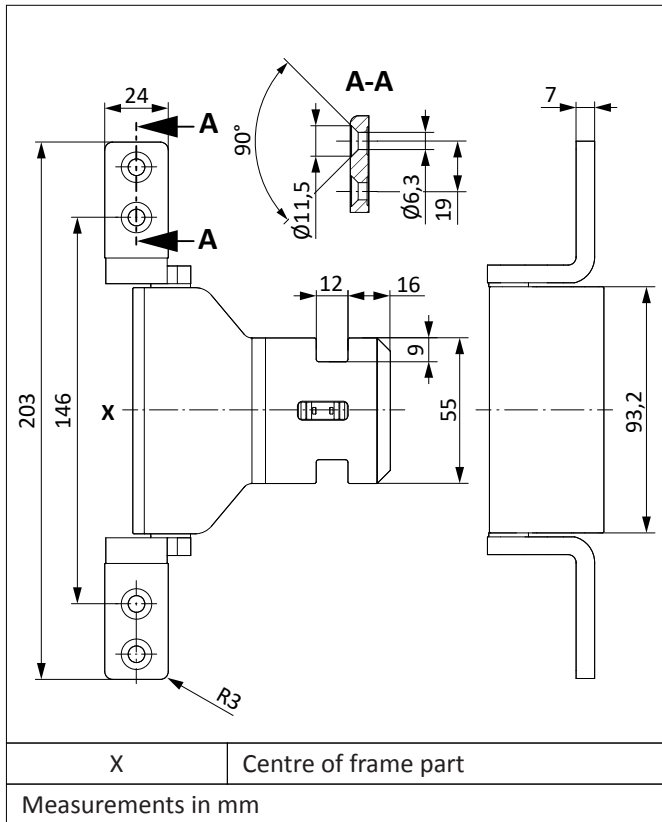

Features

Max. door leaf weight	140 kg
Max. leaf width	1400 mm
Sash height	1895 mm – 2809 mm
Opening angle	90° – 105° (profile-specific)
Corrosion resistance (tested in accordance with EN 1670)	Class 3

Product data sheet

ALU axxent 750 door hinge

Dimensions

Leaf part

Frame part

Cover cap

Product data sheet

ALU axxent 750 door hinge

Door hinge ordering information