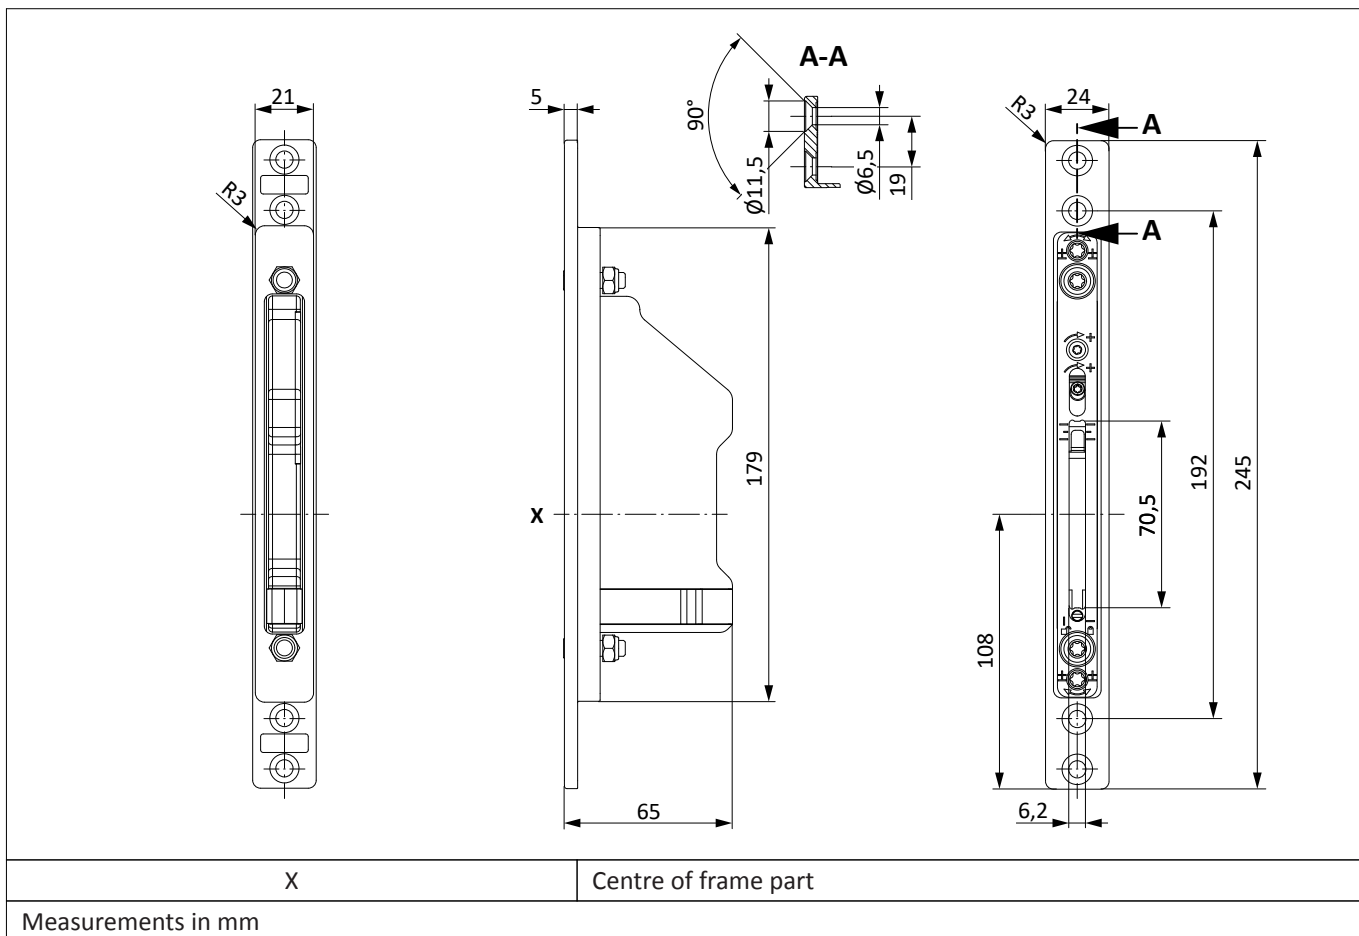

Features

Max. door leaf weight	140 kg
Max. leaf width	1400 mm
Sash height	1895 mm – 2809 mm
Opening angle	90° – 105° (profile-specific)
Corrosion resistance (tested in accordance with EN 1670)	Class 3

Product data sheet

ALU axxent 750 door hinge

Dimensions

Leaf part

Frame part

Cover cap

Product data sheet

ALU axxent 750 door hinge

Door hinge ordering information