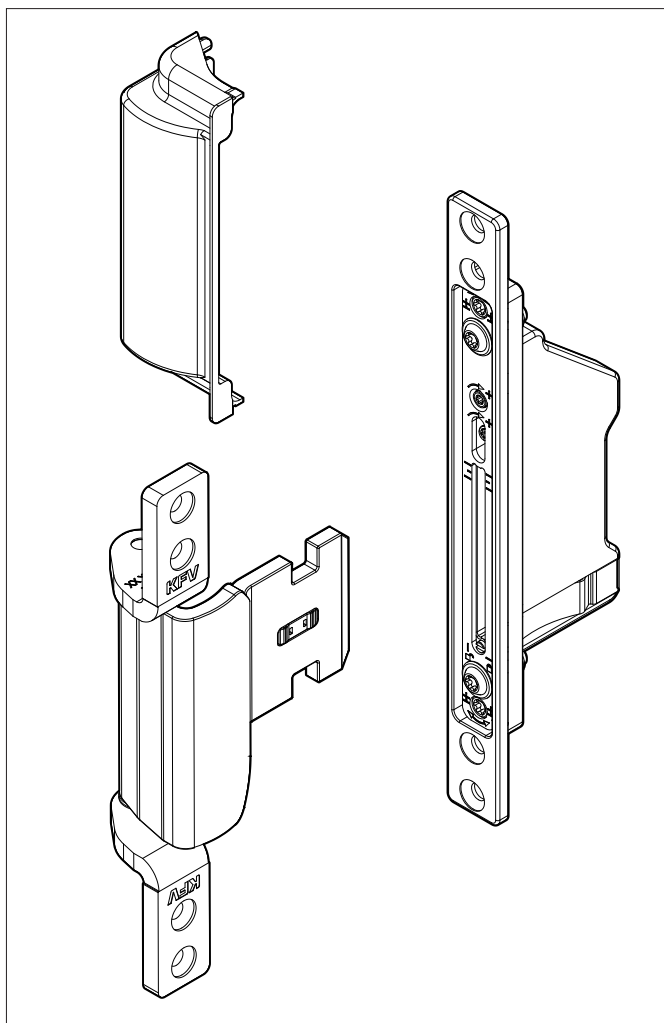

ALU axxent 750 door hinge

Features and functions

The door hinge is suitable for metal entrance doors up to max 140 kg.

RC2

- concealed

FH (mm)	Intended use	Number
< 2300	• Private building without door closer	2
	• Private building with door closer	3
	• Public building • Industrial building	3
2300 – 2809	• Private building without door closer	3
	• Private building with door closer • Public building • Industrial building	4

Features

Max. door leaf weight	140 kg
Max. leaf width	1400 mm
Sash height	1895 mm – 2809 mm
Opening angle	90° – 105° (profile-specific)
Corrosion resistance (tested in accordance with EN 1670)	Class 3

Product data sheet

ALU axxent 750 door hinge

Dimensions

Leaf part

Frame part

Cover cap

Product data sheet

ALU axxent 750 door hinge

Door hinge ordering information