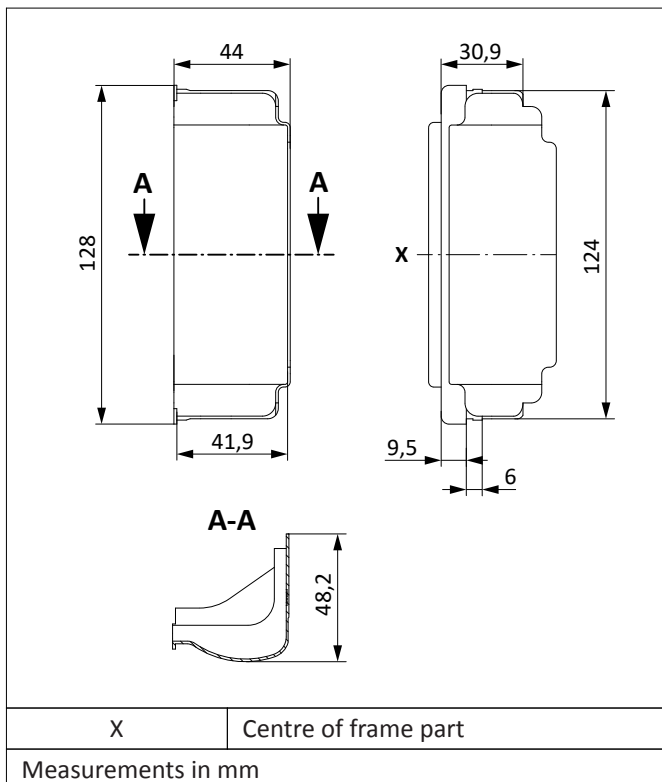

Features

Max. door leaf weight	140 kg
Max. leaf width	1400 mm
Sash height	1895 mm – 2809 mm
Opening angle	90° – 105° (profile-specific)
Corrosion resistance (tested in accordance with EN 1670)	Class 3

Product data sheet

ALU axxent 750 door hinge

Dimensions

Leaf part

Frame part

Cover cap

Product data sheet

ALU axxent 750 door hinge

Door hinge ordering information